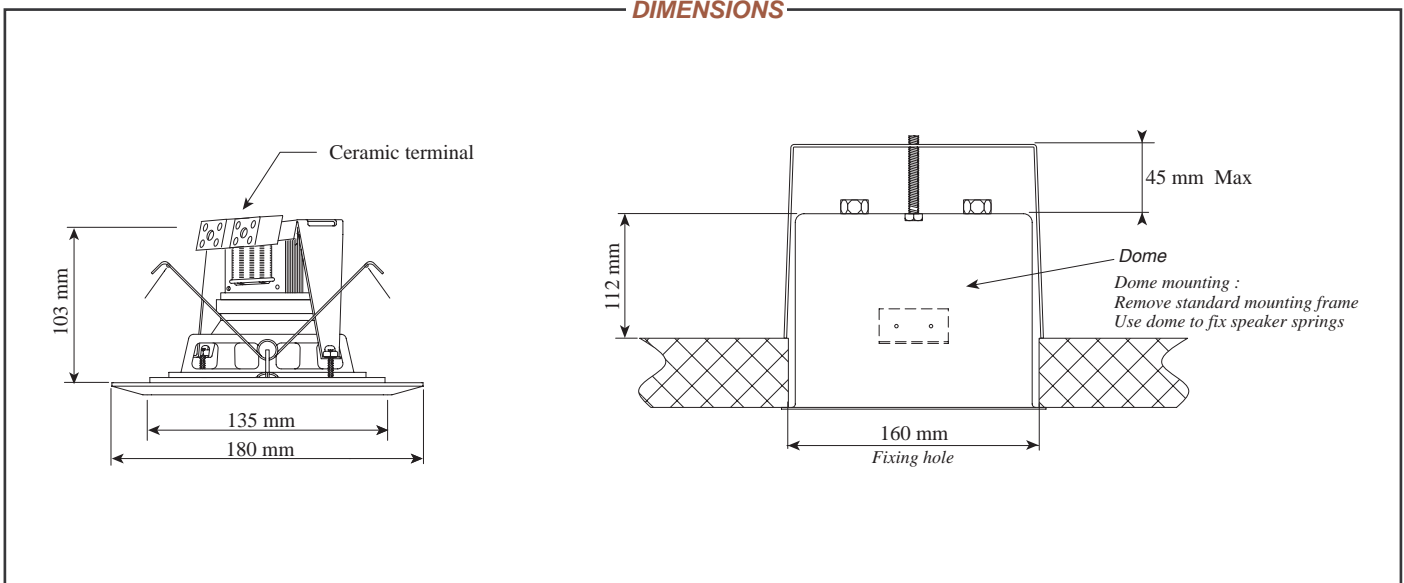

DIMENSIONS

MERLAUD

9 rue de La Briqueterie - P.A.E. des FAUVETTES - 95330 DOMONT (FRANCE)

Tel. 01 39 91 77 78 - Fax 01 39 91 90 66 - www.merlaud.com - merlaud@merlaud.com