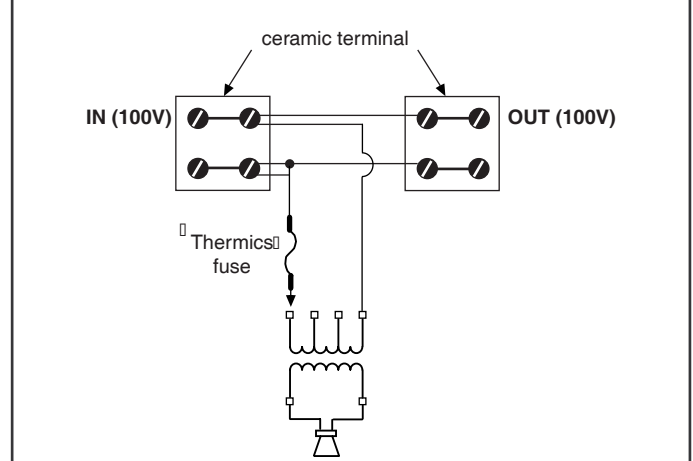

CONFIGURATION