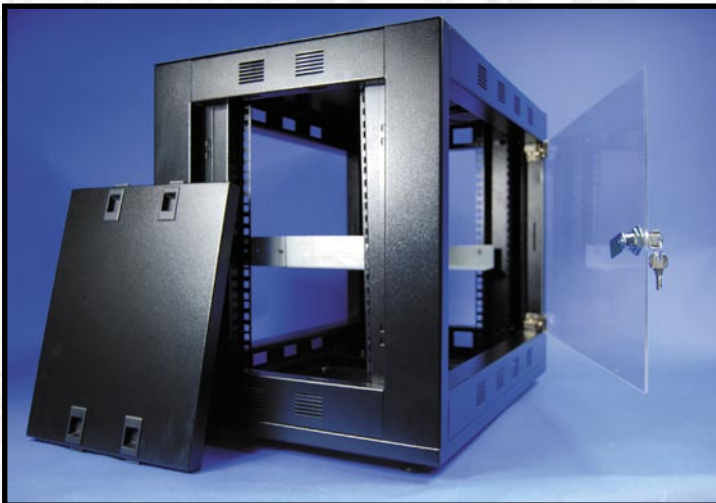

# 19" CABINET RACK

- From 8U TO 42U
- 3 different depths : 400mm - 600mm - 800mm

All above models come in kit form for easy transportation.

Rack accessories are available :

- Securit glass door
- Blower units
- Control panels
- Blank panels
- Leg levelers
- Running sides
- Set of nuts - bolts - washers
- Set of rollers
- Side brackets