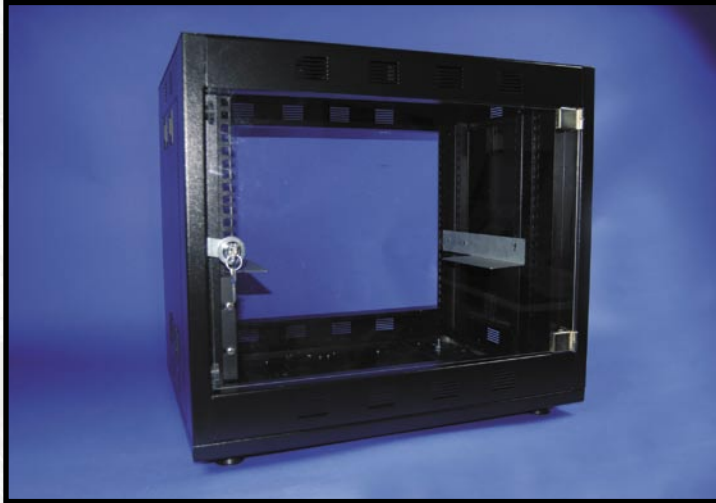

# 19" CABINET RACK

- From 8U TO 42U
- 3 different depths : 400mm - 600mm - 800mm

All above models come in kit form for easy transportation.

Rack accessories are available :

- Securit glass door
- Blower units
- Control panels
- Blank panels
- Leg levelers
- Running sides
- Set of nuts - bolts - washers
- Set of rollers
- Side brackets