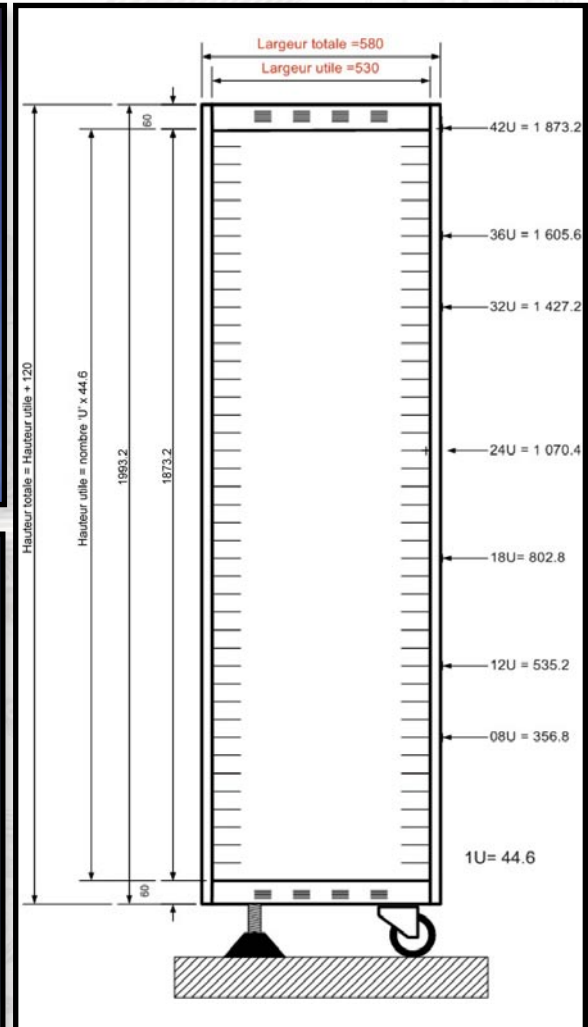

# 19" CABINET RACK

- From 8U TO 42U
- 3 different depths : 400mm - 600mm - 800mm

All above models come in kit form for easy transportation.

Rack accessories are available :

- Securit glass door
- Blower units
- Control panels
- Blank panels
- Leg levelers
- Running sides
- Set of nuts - bolts - washers
- Set of rollers
- Side brackets